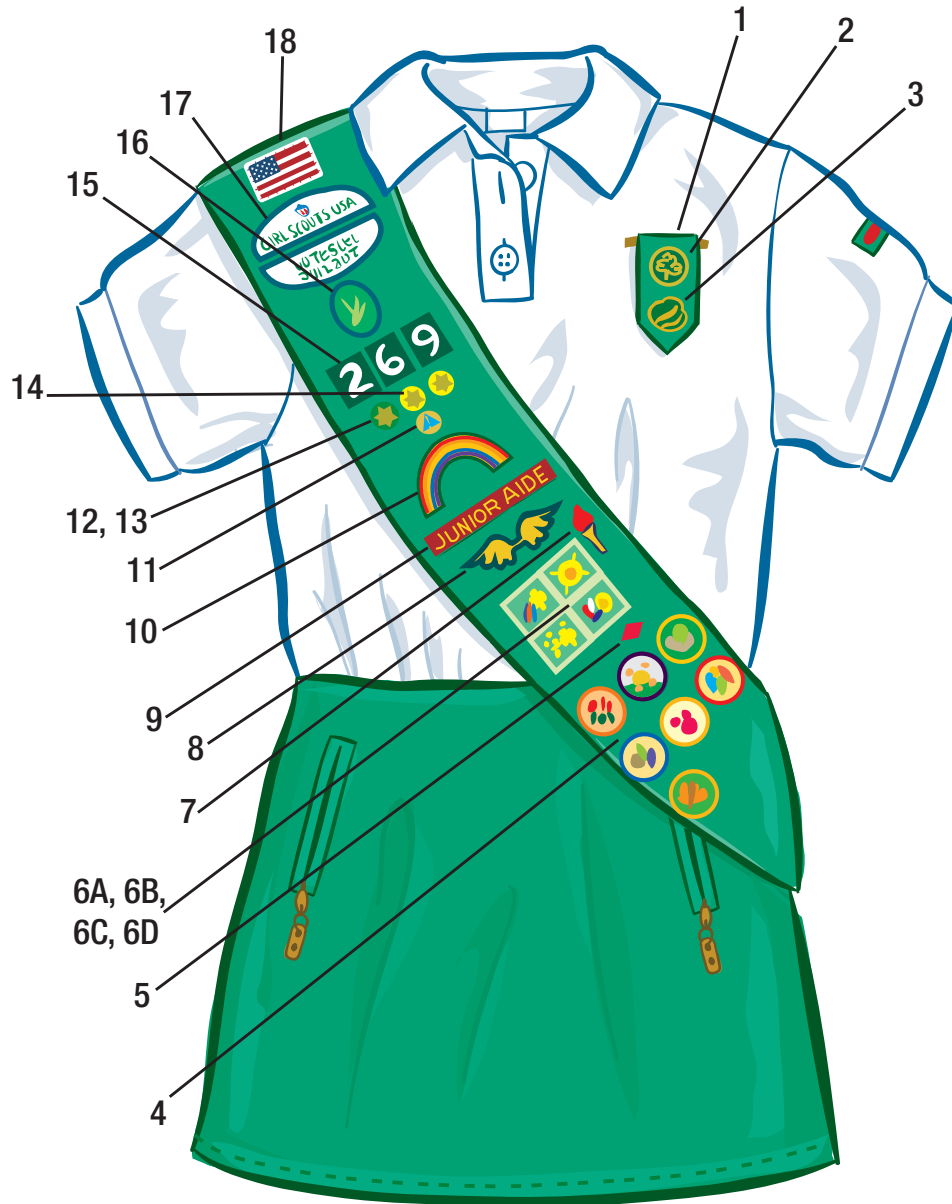

Daisy Girl Scout® Tunic

1. Daisy Insignia Tab
2. World Trefoil Pin
3. Daisy Girl Scout Membership Pin
4. Daisy Promise Center
5. Daisy Learning Petals
6. American Flag Patch

Brownie Girl Scout Sash

1. Brownie Insignia Tab
2. World Trefoil Pin
3. Brownie Girl Scout Pin
4. Brownie Girl Scout Try-Its
5. Cookie Sale Activity Pin
6. Bridge to Brownie Girl Scouts Award
7. Safety Award
8. Membership Star
9. Disc for Membership Star-blue
10. Disc for Membership Star-green
11. Troop Numerals
12. Brownie Council Identification Set
13. American Flag Patch

Brownie Girl Scout® Vest

1. Brownie Insignia Tab
2. World Trefoil Pin
3. Brownie Girl Scout Pin
4. Cookie Sale Activity Pin
5. Brownie Girl Scout Try-Its
6. Bridge to Brownie Girl Scouts Award
7. Safety Award
8. Membership Star
9. Disc for Membership Star-blue
10. Disc for Membership Star-green
11. Troop Numerals
12. Brownie Council Identification Set
13. American Flag Patch

Junior Girl Scout® Sash

1. Junior Insignia Tab
2. World Trefoil Pin
3. Girl Scout Pin (traditional or contemporary)
4. Proficiency Badges
5. Cookie Sale Activity Pin
- 6A. Sign of the Rainbow
- 6B. Sign of the Sun
- 6C. Sign of the Star
- 6D. Sign of the World
7. Junior Leadership Pin
8. Brownie Wings
9. Junior Aide Award
10. Bridge to Junior Girl Scouts
11. Safety Award
12. Membership Star
13. Disc for Membership Star-green
14. Disc for Membership Star-yellow
15. Troop Numeral
16. Troop Crest
17. Girl Scout Council Identification Set
18. American Flag Patch