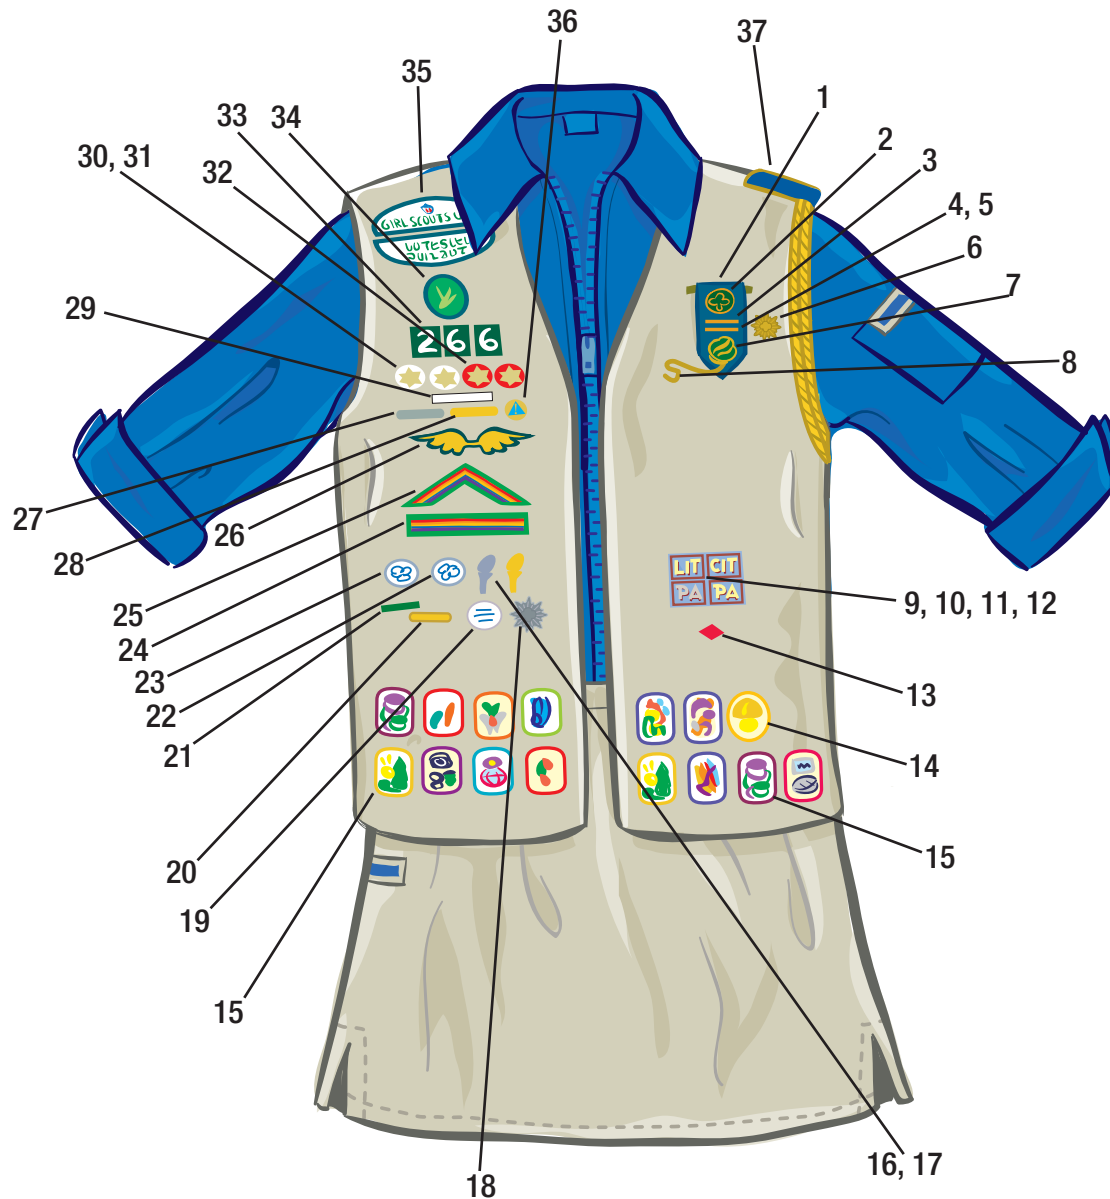

Senior Girl Scout® Vest

1. Cadette/Senior Insignia Tab
2. World Trefoil Pin
3. Leader in Training Pin
4. Counselor in Training Pin
5. Counselor in Training II Pin
6. Girl Scout Gold Award
7. Girl Scout Pin (contemporary or traditional)
8. Membership Numeral Guards
9. Leader in Training Award
10. Counselor in Training Award
11. Senior Girl Scout Program Aide Award
12. Cadette Girl Scout Program Aide Award
13. Cookie Sale Activity Pin
14. From Dreams to Reality Award
15. Interest Project Awards
16. Cadette Girl Scout Leadership Pin
17. Senior Girl Scout Leadership Pin
18. Girl Scout Silver Award
19. Career Exploration Pin
20. Senior Girl Scout Troop Assistant Pin
21. Community Service Bar
22. Senior Girl Scout Challenge Pin
23. Cadette Girl Scout Challenge Pin
24. Bridge to Cadette Girl Scouts Award
25. Bridge to Senior Girl Scouts Award
26. Brownie Wings
27. Cadette Girl Scout Program Aide Pin
28. Senior Girl Scout Program Aide Pin
29. Personalized ID Pin
30. Membership Star
31. Disc for Membership Star-white
32. Disc for Membership Star-red
33. Troop Numerals
34. Troop Crest
35. Girl Scout Council Identification Set
36. Safety Award
37. Patrol Leader's Cord