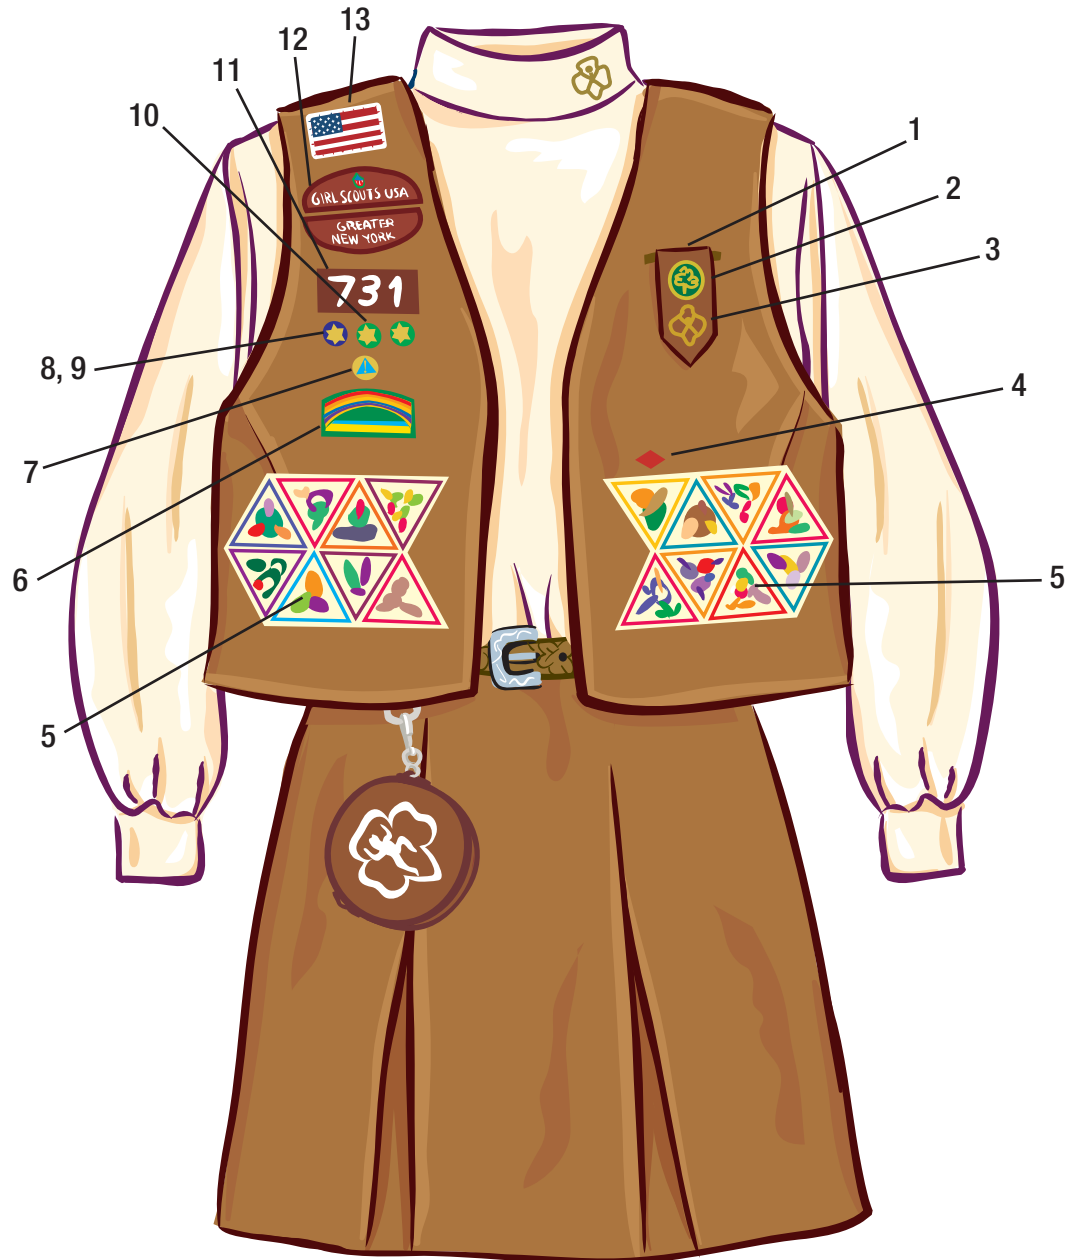

Daisy Girl Scout® Tunic

1. Daisy Insignia Tab
2. World Trefoil Pin
3. Daisy Girl Scout Membership Pin
4. Daisy Promise Center
5. Daisy Learning Petals
6. American Flag Patch

Brownie Girl Scout Sash

1. Brownie Insignia Tab
2. World Trefoil Pin
3. Brownie Girl Scout Pin
4. Brownie Girl Scout Try-Its
5. Cookie Sale Activity Pin
6. Bridge to Brownie Girl Scouts Award
7. Safety Award
8. Membership Star
9. Disc for Membership Star-blue
10. Disc for Membership Star-green
11. Troop Numerals
12. Brownie Council Identification Set
13. American Flag Patch

Brownie Girl Scout® Vest

1. Brownie Insignia Tab
2. World Trefoil Pin
3. Brownie Girl Scout Pin
4. Cookie Sale Activity Pin
5. Brownie Girl Scout Try-Its
6. Bridge to Brownie Girl Scouts Award
7. Safety Award
8. Membership Star
9. Disc for Membership Star-blue
10. Disc for Membership Star-green
11. Troop Numerals
12. Brownie Council Identification Set
13. American Flag Patch

Junior Girl Scout® Sash

1. Junior Insignia Tab
2. World Trefoil Pin
3. Girl Scout Pin (traditional or contemporary)
4. Proficiency Badges
5. Cookie Sale Activity Pin
- 6A. Sign of the Rainbow
- 6B. Sign of the Sun
- 6C. Sign of the Star
- 6D. Sign of the World
7. Junior Leadership Pin
8. Brownie Wings
9. Junior Aide Award
10. Bridge to Junior Girl Scouts
11. Safety Award
12. Membership Star
13. Disc for Membership Star-green
14. Disc for Membership Star-yellow
15. Troop Numeral
16. Troop Crest
17. Girl Scout Council Identification Set
18. American Flag Patch