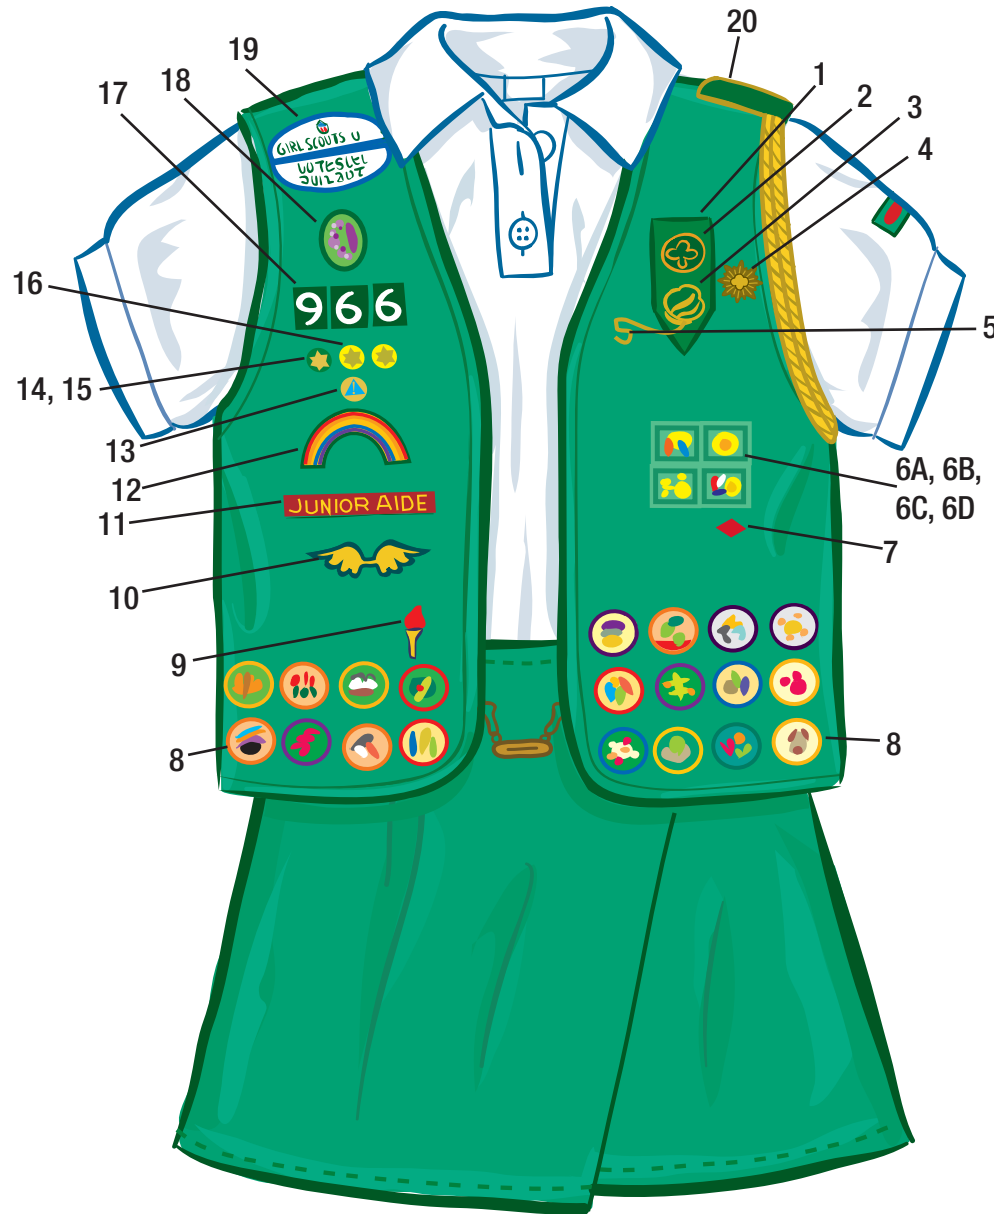

Junior Girl Scout® Vest

1. Junior Insignia Tab
2. World Trefoil Pin
3. Girl Scout Pin (traditional or contemporary)
4. Bronze Award Pin
5. Membership Numeral Guards
6. 6A. Sign of the Rainbow
7. 6B. Sign of the Sun
8. 6C. Sign of the Star
9. 6D. Sign of the World
7. Cookie Sale Acitivity Pin
8. Badges
9. Junior Leadership Pin
10. Brownie Wings
11. Junior Aide Award
12. Bridge to Junior Girl Scouts
13. Safety Award
14. Membership Star
15. Disc for Membership Star-green
16. Disc for Membership Star-yellow
17. Troop Numeral
18. Troop Crest
19. Girl Scout Council Identification Set
20. Patrol Leader's Cord