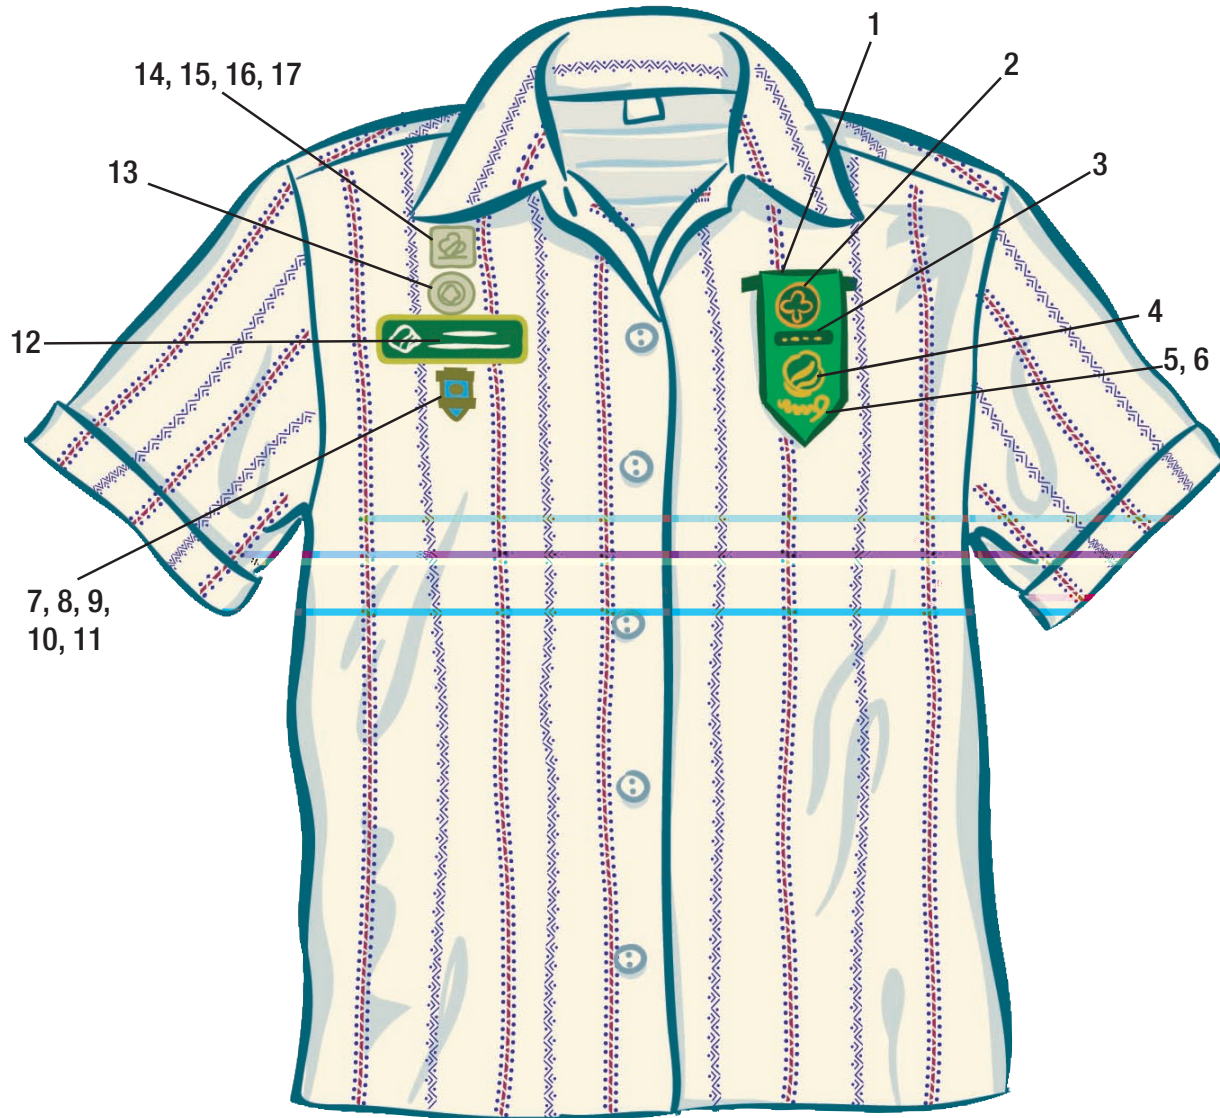

Adult Girl Scout® Blouse

1. Adult Insignia Tab
2. World Trefoil Pin
3. Adult Position Pin
4. Girl Scout Pin (contemporary or traditional)
5. Membership Number Guards
6. Campus Girl Scout Guard
7. Girl Scout Gold Award
8. Bridge to Adult Girl Scouts Award
9. Years of Service Pin
10. Outstanding Volunteer Award Pin
11. Outstanding Leader Award Pin
12. Personalized ID Pin
13. Lifetime Membership Pin
14. Appreciation Pin
15. Thanks Badge
16. Thanks Badge II
17. Honor Pin