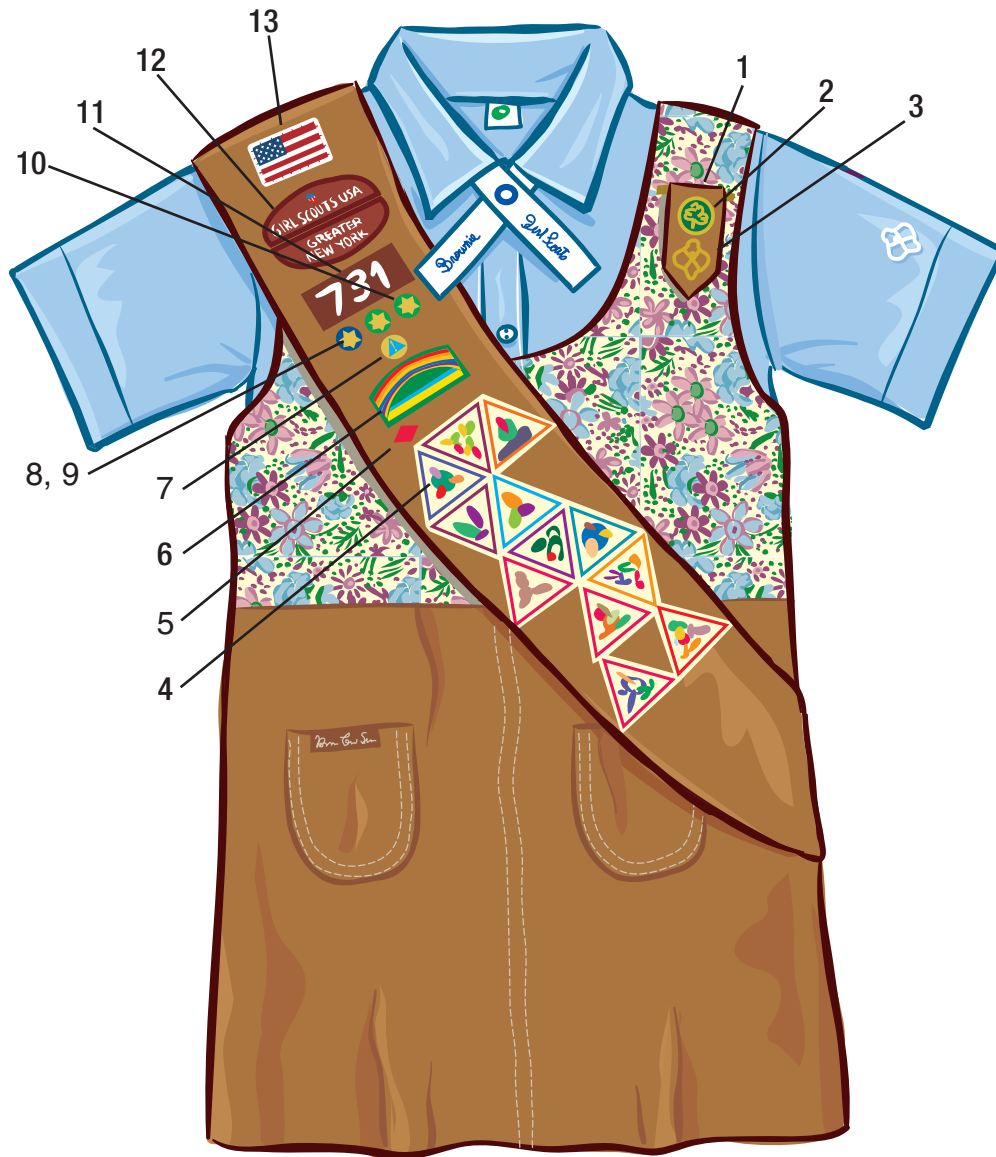

Daisy Girl Scout® Tunic

1. Daisy Insignia Tab
2. World Trefoil Pin
3. Daisy Girl Scout Membership Pin
4. Daisy Promise Center
5. Daisy Learning Petals
6. American Flag Patch

Brownie Girl Scout Sash

1. Brownie Insignia Tab
2. World Trefoil Pin
3. Brownie Girl Scout Pin
4. Brownie Girl Scout Try-Its
5. Cookie Sale Activity Pin
6. Bridge to Brownie Girl Scouts Award
7. Safety Award
8. Membership Star
9. Disc for Membership Star-blue
10. Disc for Membership Star-green
11. Troop Numerals
12. Brownie Council Identification Set
13. American Flag Patch

Brownie Girl Scout® Vest

1. Brownie Insignia Tab
2. World Trefoil Pin
3. Brownie Girl Scout Pin
4. Cookie Sale Activity Pin
5. Brownie Girl Scout Try-Its
6. Bridge to Brownie Girl Scouts Award
7. Safety Award
8. Membership Star
9. Disc for Membership Star-blue
10. Disc for Membership Star-green
11. Troop Numerals
12. Brownie Council Identification Set
13. American Flag Patch

Junior Girl Scout® Sash

1. Junior Insignia Tab
2. World Trefoil Pin
3. Girl Scout Pin (traditional or contemporary)
4. Proficiency Badges
5. Cookie Sale Activity Pin
- 6A. Sign of the Rainbow
- 6B. Sign of the Sun
- 6C. Sign of the Star
- 6D. Sign of the World
7. Junior Leadership Pin
8. Brownie Wings
9. Junior Aide Award
10. Bridge to Junior Girl Scouts
11. Safety Award
12. Membership Star
13. Disc for Membership Star-green
14. Disc for Membership Star-yellow
15. Troop Numeral
16. Troop Crest
17. Girl Scout Council Identification Set
18. American Flag Patch